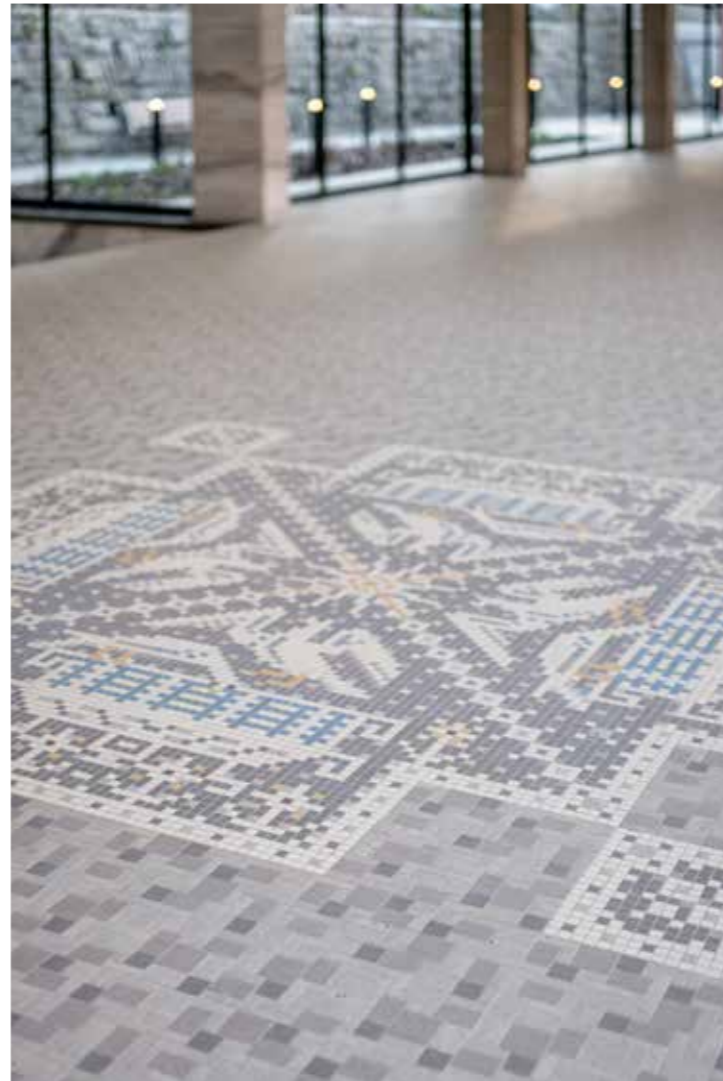

lázně | SPA
Lázně Luhačovice, CZ